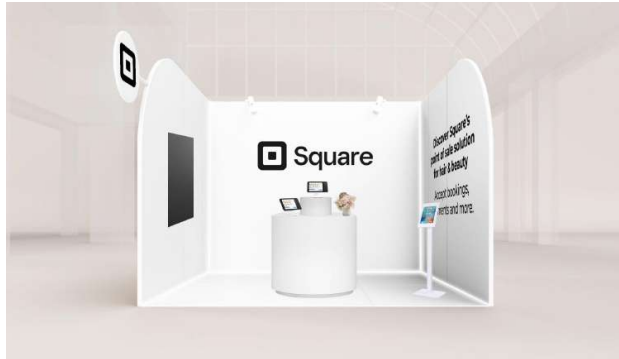

6x3 Corner

Rows

3x3 Customised

3 x 3 Customised

Our 3 x 3 Stands are super versatile, it's all about how you present. The Skins Range are made to 3 metres tall for impact, with raised flooring and timber construction. See some of our creations.