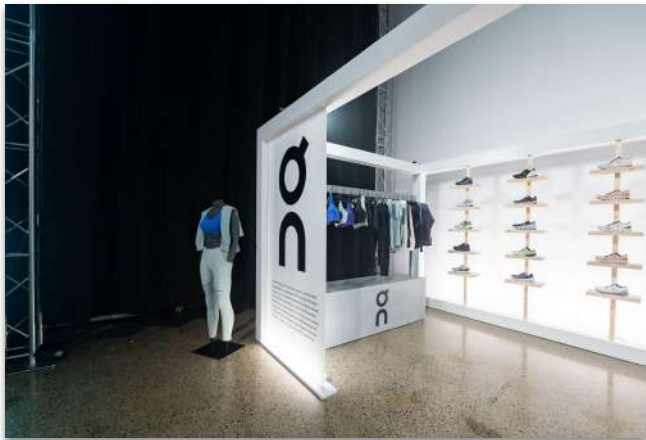

Cakey Rise 2.0